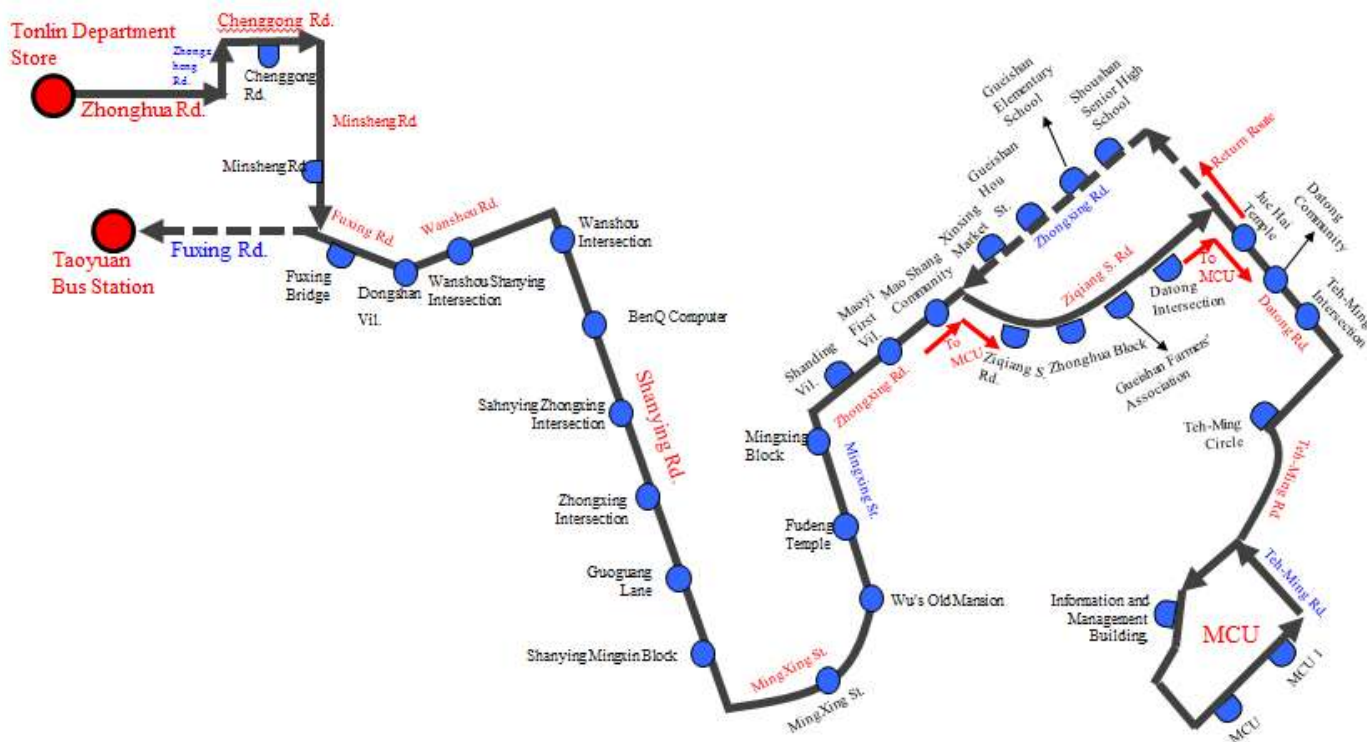

Zhonghe, Tucheng, and Sanxia Route Direct Bus (Return Bus):

MCU Taoyuan Campus → Zhonghe MRT Jingan Station

Route	MCU Taoyuan Campus → Bus Stop next to National Taipei University → Yongning MRT Station → Tucheng MRT Station → Zhonghe MRT Jingan Station			
Bus Schedule				
MCU Taoyuan Campus	Bus Stop next to National Taipei University	Yongning MRT Station	Tucheng MRT Station	Zhonghe MRT Jingan Station
17:10				
Notes	<ol style="list-style-type: none"> 1. Those who wish to take the bus should arrive 5 minutes prior to the reference time. 2. Bus Stops: Zhonghe MRT Jingan Station (to MCU Taoyuan Campus); Design Building on Taoyuan Campus (Return Bus) 3. There will be no buses on University holidays (including winter and summer vacation). 4. Ticket fare: One-way ticket: 40 NTD to Zhonghe and 30NTD to Tucheng (Please directly go to Taoyuan General Affairs Section to buy tickets during the period from Monday to Friday, 08:20~16:40.) 5. If the bus is late for more than 15 minutes or regarding any problem, please contact (02)2212-8181, Yi-Tai Transportation Company LTD. 			

TAOYUAN PRIVATE PASSENGER BUS: No.137

Route	Tonlin Department → Hou Street → Taoyuan Campus → Hou Street → Taoyuan Station
-------	--

Taoyuan Bus 137 Route "Taoyuan-MCU" City Bus Map

□ Hours of operation for Route 137 bus: Weekdays from 06:00 to 23:00; holidays from 06:00 to 23:00; bus interval of 15 to 20 minutes during peak hours, 30 to 35 minutes during off-peak time. □ For any problems, please contact (03)361-8365, Taoyuan Bus Station.

Bus Schedule for Taoyuan Bus 【209A】

Route “Lu-Guang 2nd Village- Taoyuan MRT Shanbi Station”

Depart from Guishan	Notes	Depart from Shanbi Station	Notes
12:30	209A(Stops at MCU)	06:40	209B(Stops at MCU)
16:00	209A(Stops at MCU)	07:40	209B(Stops at MCU)
17:00	209A(Stops at MCU)	10:40	209B(Stops at MCU)
18:00	209A(Stops at MCU)	11:10	209B(Stops at MCU)