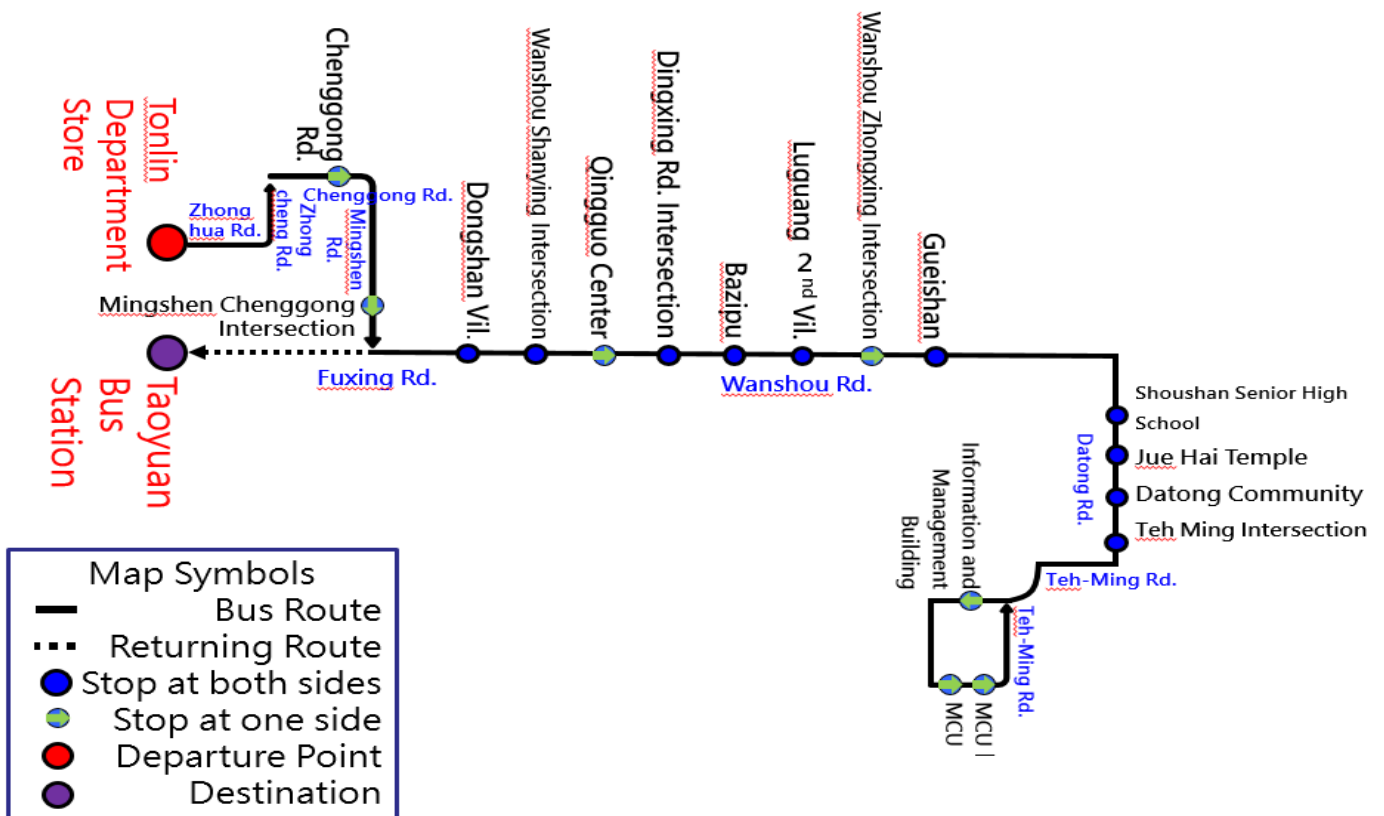

TAOYUAN PRIVATE PASSENGER BUS: No.261(Taoyuan Bus)

Schedule

Schedule on Regular Days			
No.	From Taoyuan	No.	From Taoyuan
1	07:15	14	13:45
2	07:45	15	14:15
3	08:15	16	14:45
4	08:45	17	15:15
5	09:15	18	15:45
6	09:45	19	16:15
7	10:15	20	16:45
8	10:45	21	17:15
9	11:15	22	17:45
10	11:45	23	18:15
11	12:15	24	18:45
12	12:45	25	19:45
13	13:15	26	20:45

Schedule on Holidays	
No.	From Taoyuan
1	07:15
2	08:15
3	09:30
4	10:30
5	11:30
6	14:00
7	15:15
8	16:15
9	17:15
10	18:15
11	19:15
12	20:15
13	21:15

Taoyuan Bus 【261】 Route Taoyuan Train Station- Ming Chuan University (Taoyuan Campus) Bus Map