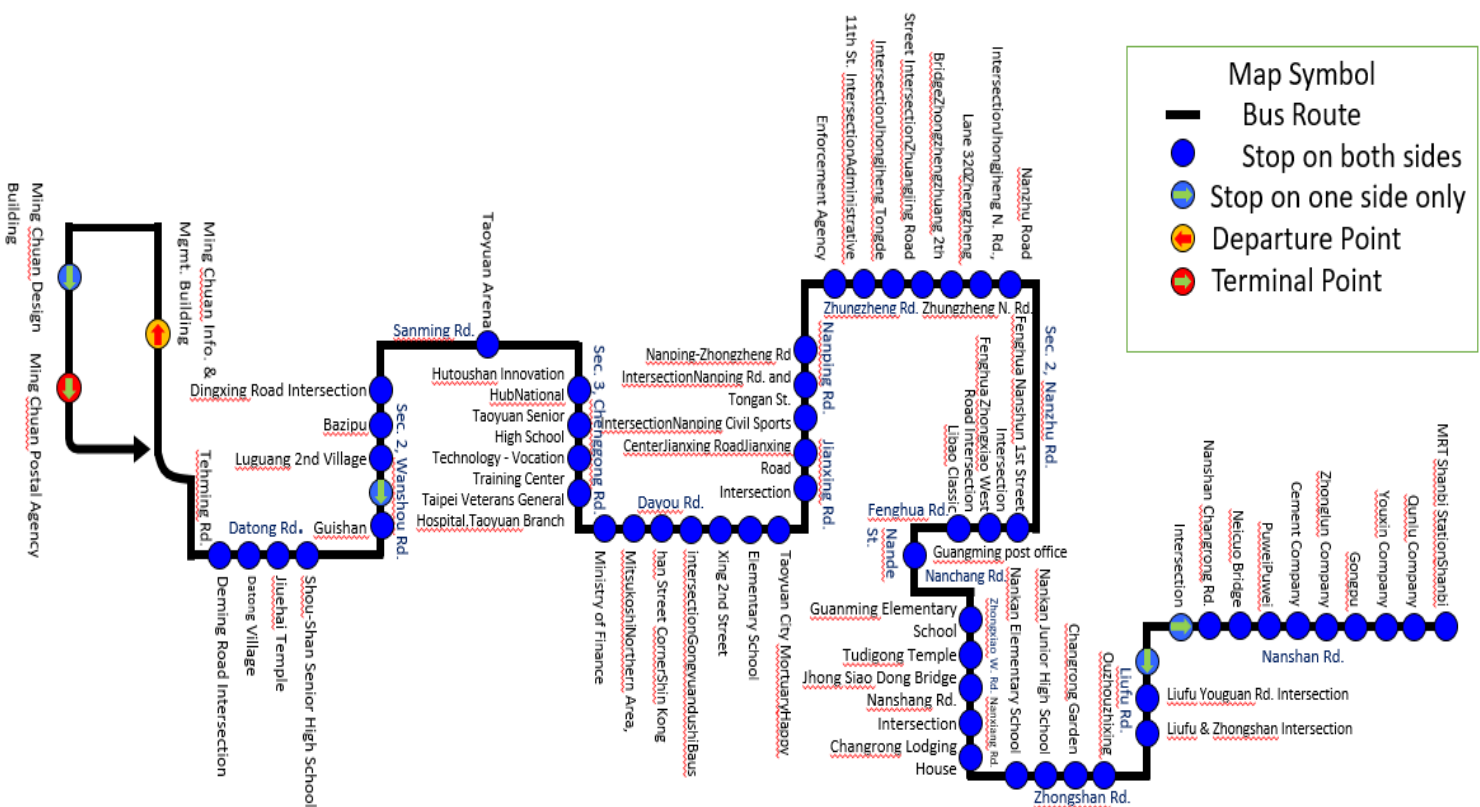

[309 Taoyuan Ming Chuan University - MRT Shanbi Station]

Bus Schedule (Weekday/Holiday)	
Bus No.	Depart time at MCU
1	06:25
2	09:30
3	12:10
4	15:15
5	18:15

[309] Ming Chuan University - MRT Shanbi Station