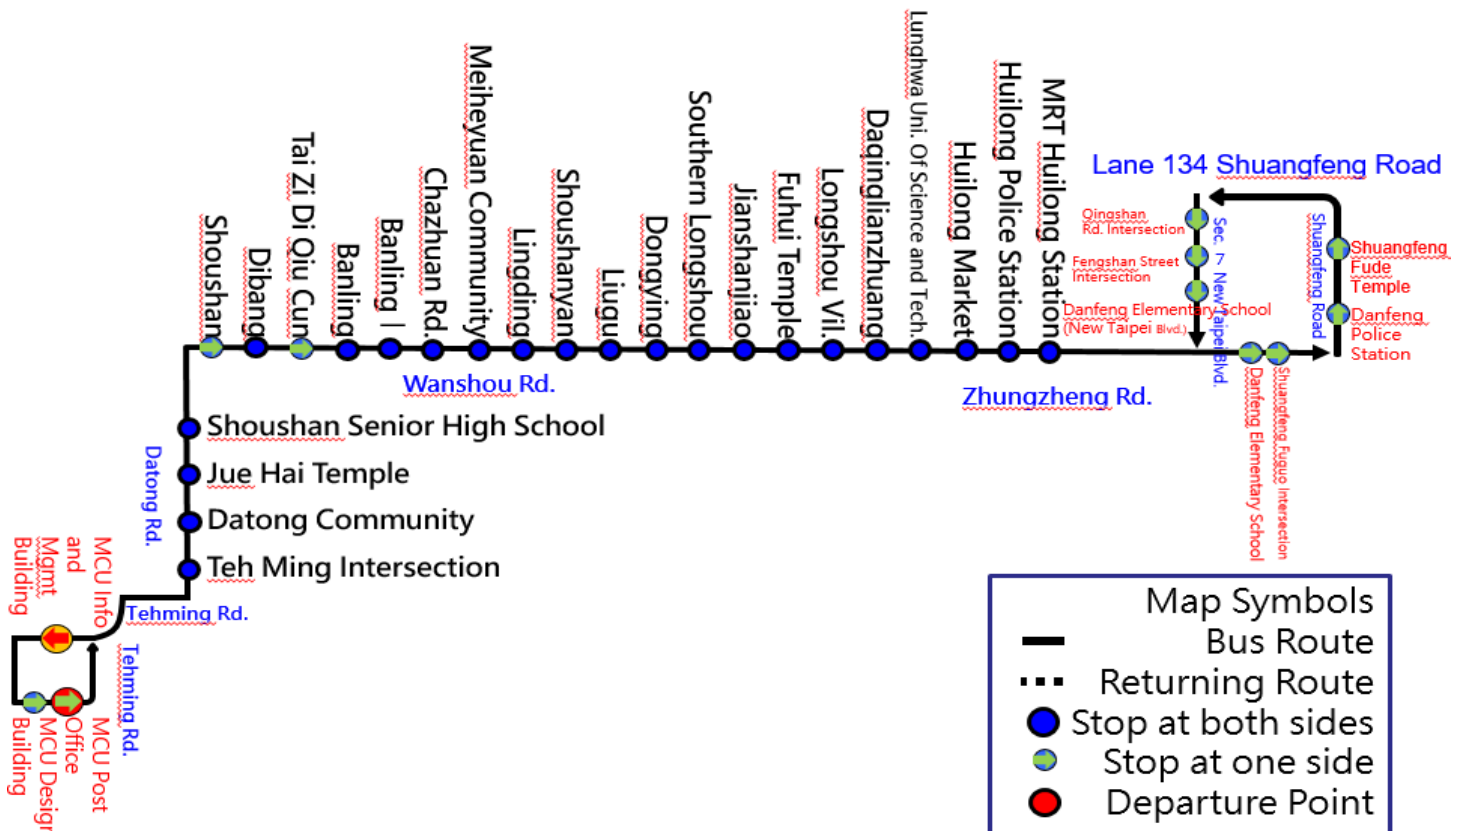

Taoyuan Bus 【262】 Route MRT Huilong Station- Ming Chuan University (Taoyuan Campus) Bus Map

* Notes:

1. If you have any questions regarding busses 309, 137 or 261, please contact Taoyuan Bus Station at (03)361-8365; (03)361-9588.
2. If you have any questions regarding bus 262, please call Taoyuan Bus Taoyuan Station at (03)363-1060, (03)362-5100.
3. Bus routes are all circular routes; there is no fixed departure time for the return journey. For real-time status, check on [Taoyuan Bus] APP or the smart bus stop signs on campus.
4. Please refer to Taoyuan Bus website for route, ticket fare and schedule information at www.tybus.com.tw

General Affairs Section of Taoyuan Campus Administration