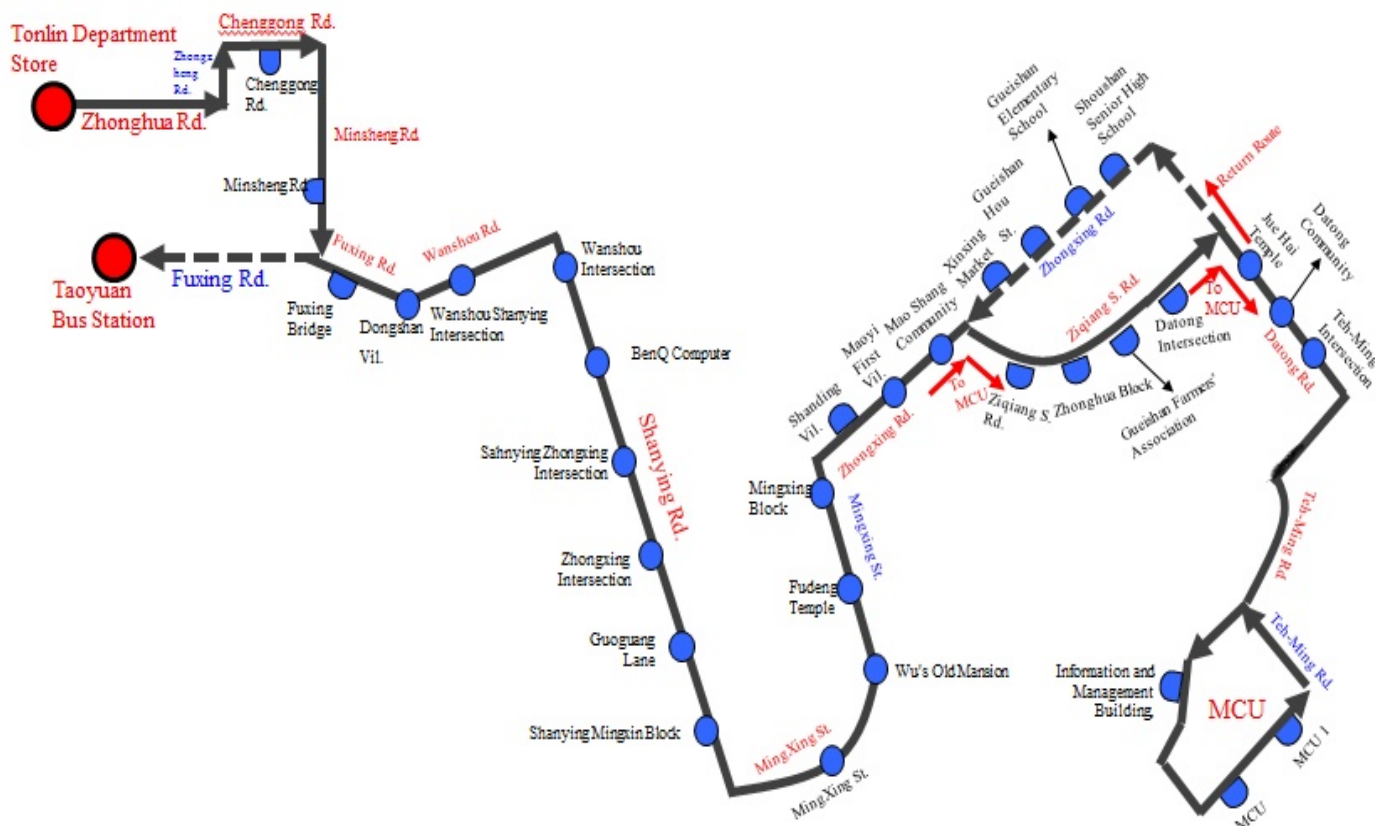

TAOYUAN PRIVATE PASSENGER BUS: No.137

Route	Tonlin Department → Hou Street → Taoyuan Campus → Hou Street → Taoyuan Station

Taoyuan Bus 137 Route "Taoyuan-MCU" City Bus Map

1. Hours of operation for Route 137 bus: Weekdays from 05:50 to 23:00; holidays from 06:30 to 23:00; bus interval of 20 to 30 minutes during peak hours, 50 to 60 minutes during off-peak time.
2. For any problems, please contact (03)361-8365, Taoyuan Bus Station.