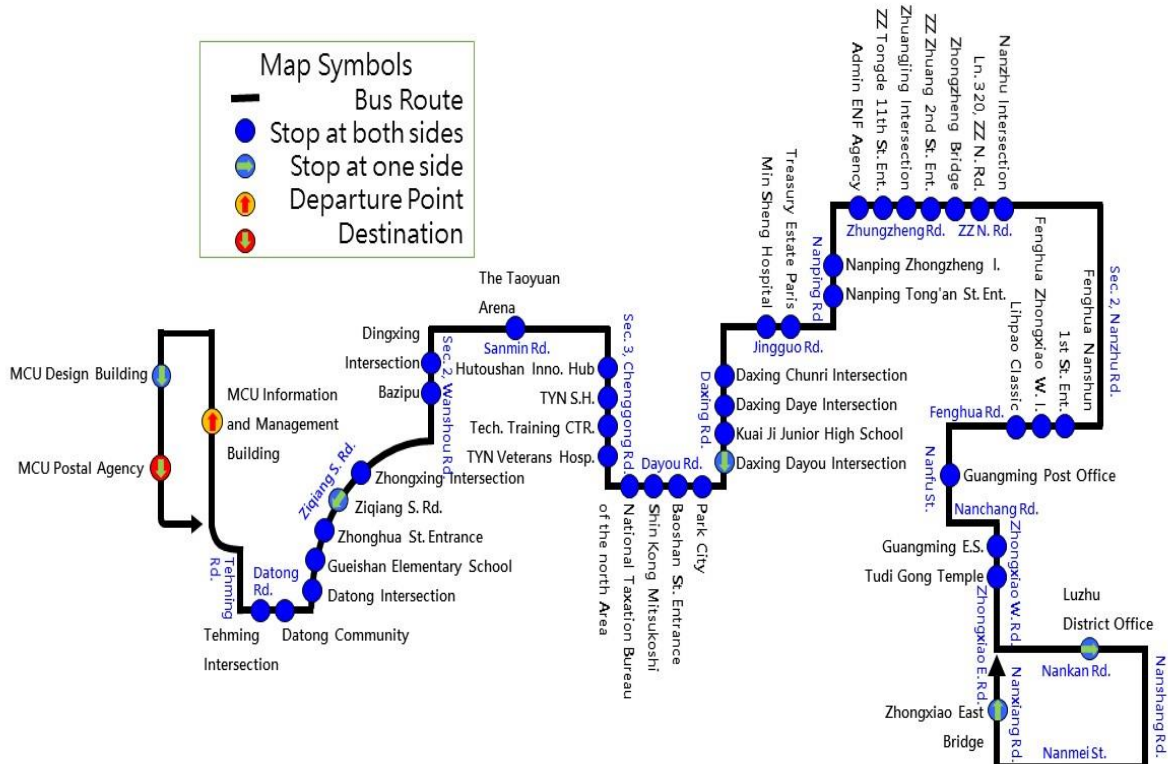

309B Taoyuan Ming Chuan University – Luzhu District Office (Taoyuan Bus)

「 [309B] Route Ming Chuan University-Luzhu District Office 」 Bus Map