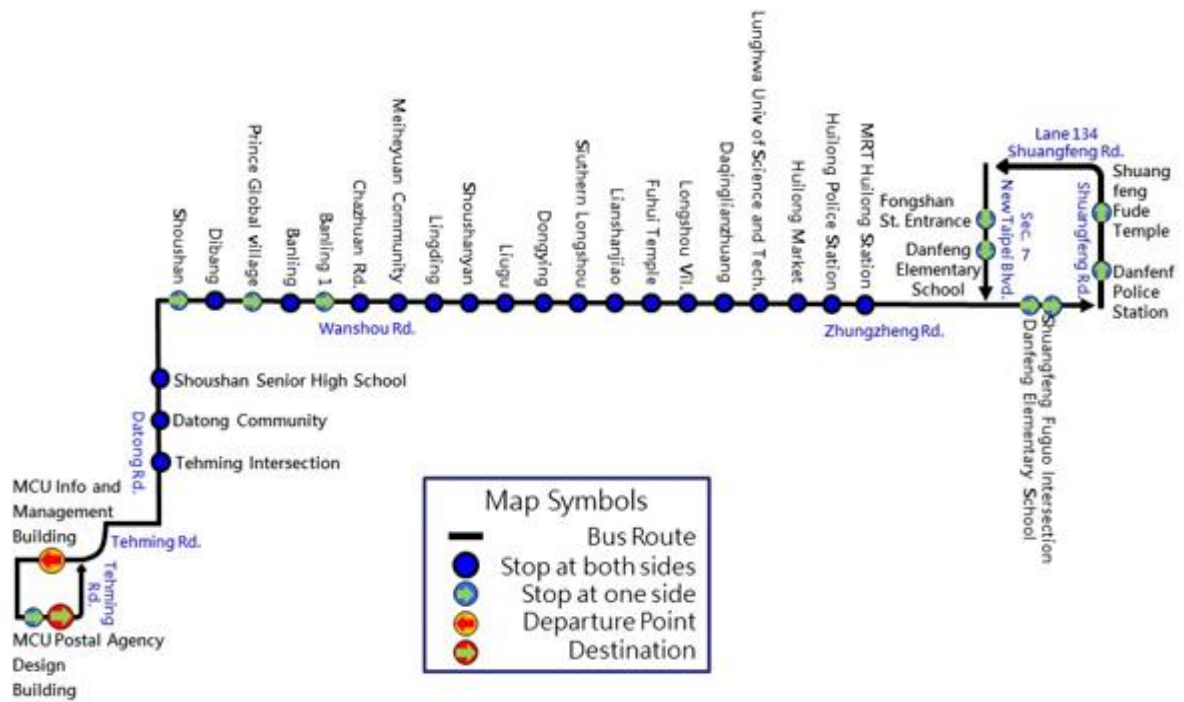

TAOYUAN PRIVATE PASSENGER BUS: No.262 (Taoyuan Bus)

「 [262] Route Ming Chuan University(Taoyuan Campus)-MRT Huilong Station 」 Bus Map