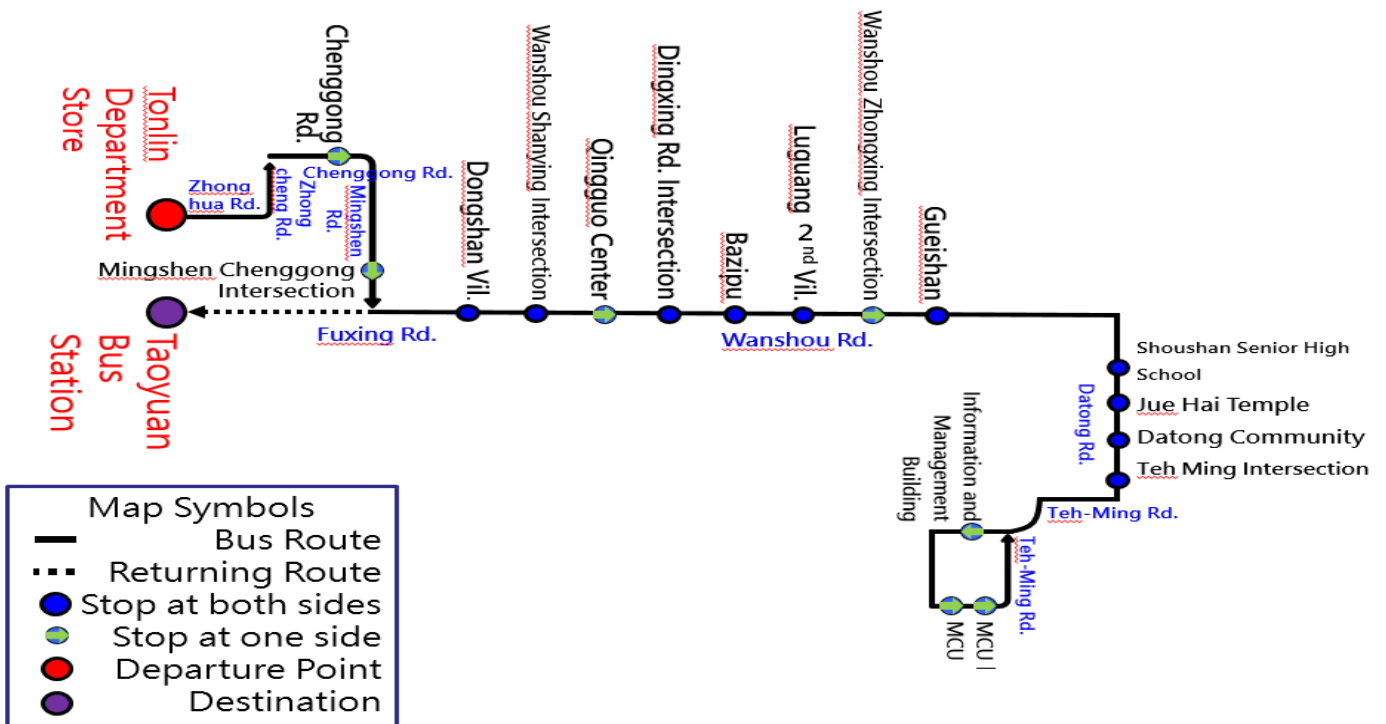

TAOYUAN PRIVATE PASSENGER BUS: No.261(Taoyuan Bus)

Taoyuan Bus [261] Route Taoyuan Train Station- Ming Chuan University (Taoyuan Campus) Bus Map