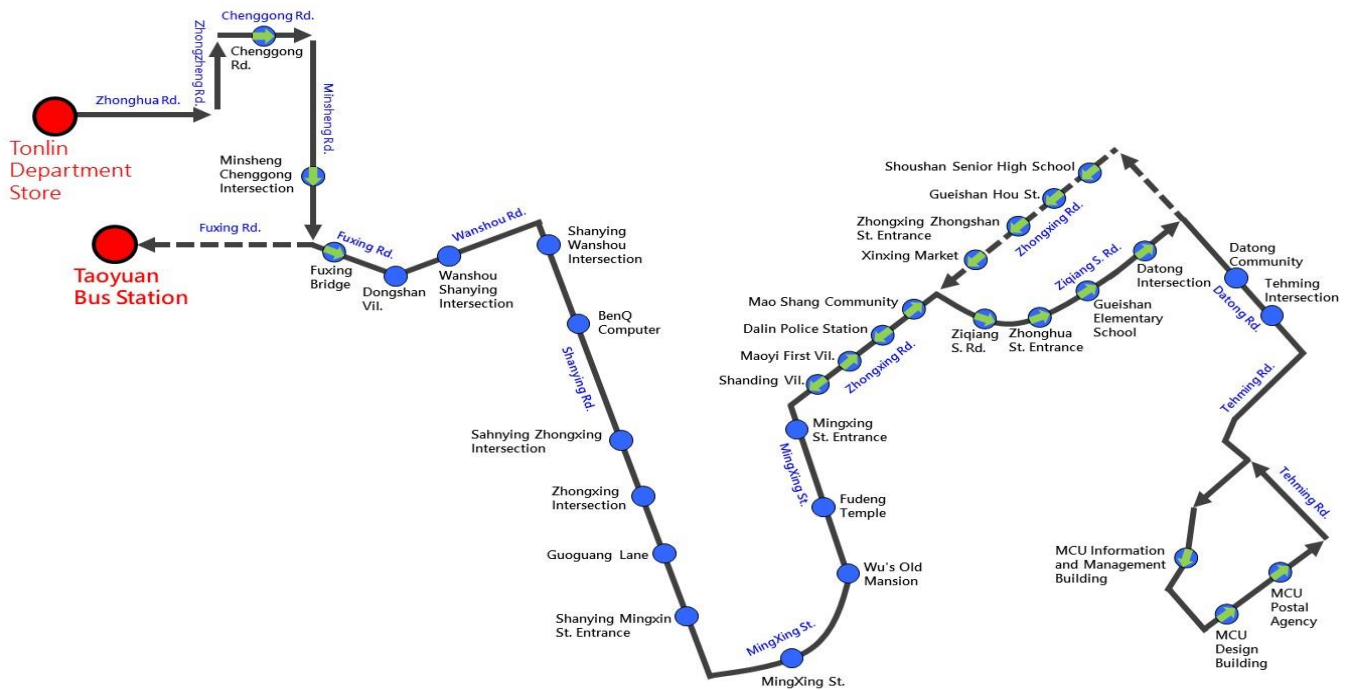

TAOYUAN PRIVATE PASSENGER BUS: No.137(Taoyuan Bus)

137 Route " Taoyuan-MCU" City Bus Map